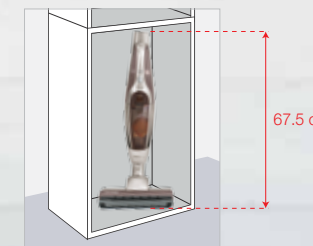

Charging Station

Accessories also can be attached to the charging station ready for use whenever required.

Safety Switch

When the suction head is lifted up, the brush automatically stops rotating for safety.

Compact Storage

Stick cleaner handle can be folded for extra storage convenience.

67.5 cm

* Photos are for illustrative purposes only.