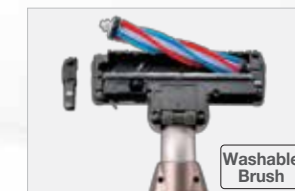

Washable Brush

Easy Dust Disposal Case

You can dispose of compressed dust with minimal scattering.

One-Touch Detachment

The rotary brush is easy to remove for maintenance.